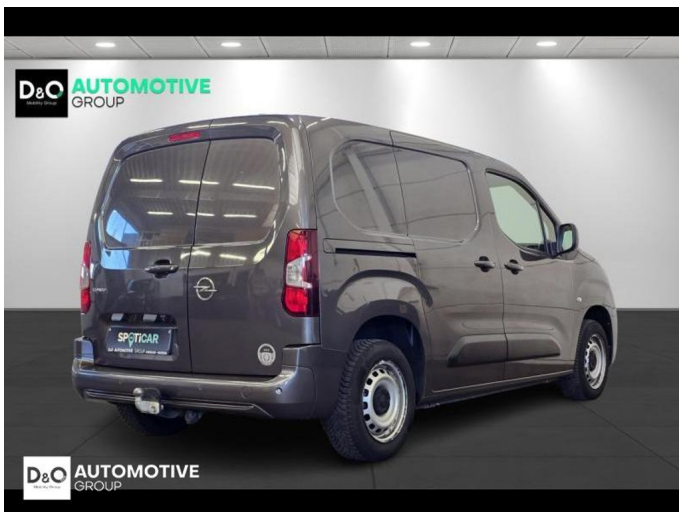

Foto's voertuig