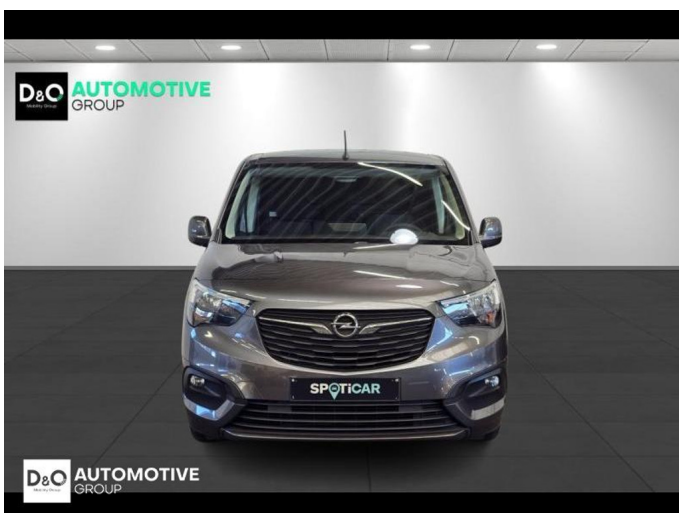

Foto's voertuig